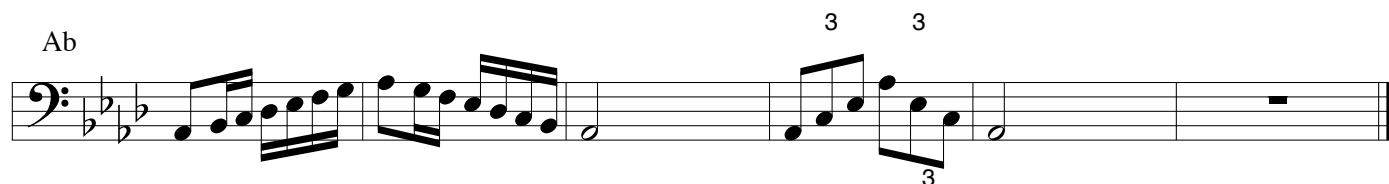

String Bass Scales - 9/10 Honor₃ Band₃

G

C

F

Bb

Eb

Ab

Db

Chromatic

All scales are to be played pizzicato except the chromatic scale, which is to be slurred four to a bow.