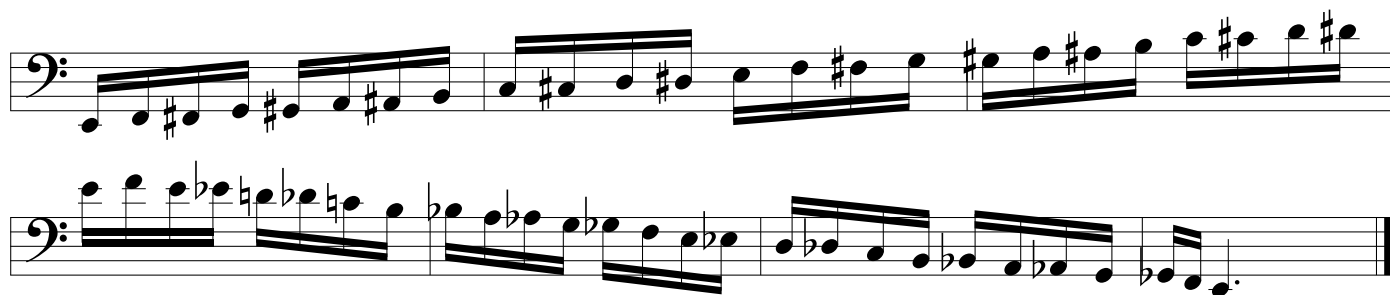

String Bass Scales - 9/10 Honor₃ Band₃

G

C

F

Bb

Eb

Ab

Db

Chromatic

All scales are to be played pizzicato except the chromatic scale, which is to be slurred four to a bow.